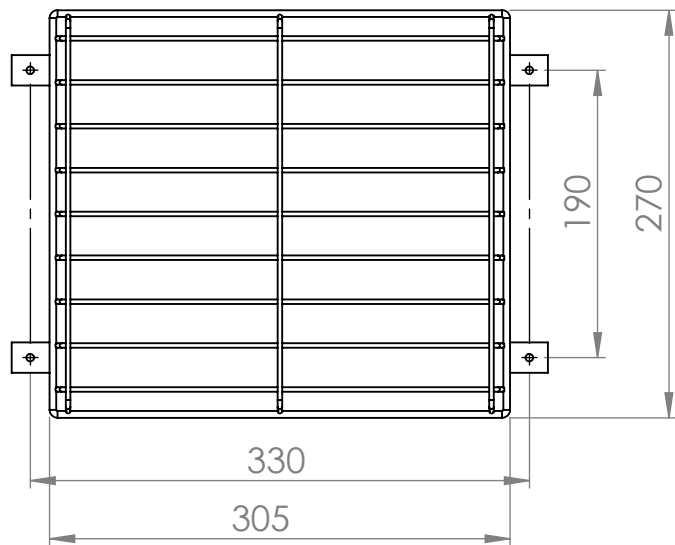

B

A

D

C

B

A

REVISION	
TITLE: Metallic grid for Exiled 20	
DWG NO. 980329000_C-290	A4
SCALE:1:5	SHEET 1 OF 1

WEIGHT: