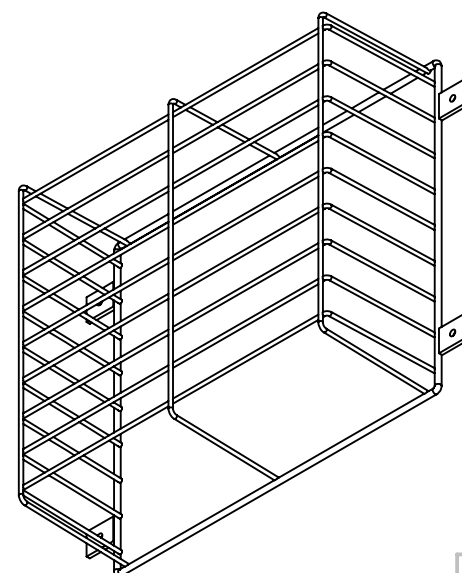

B

A

D

C

B

A

REVISION	
TITLE: Metallic grid for Exiled 20	
DWG NO. 980329000_C-290	A4
SCALE:1:5	SHEET 1 OF 1

WEIGHT: